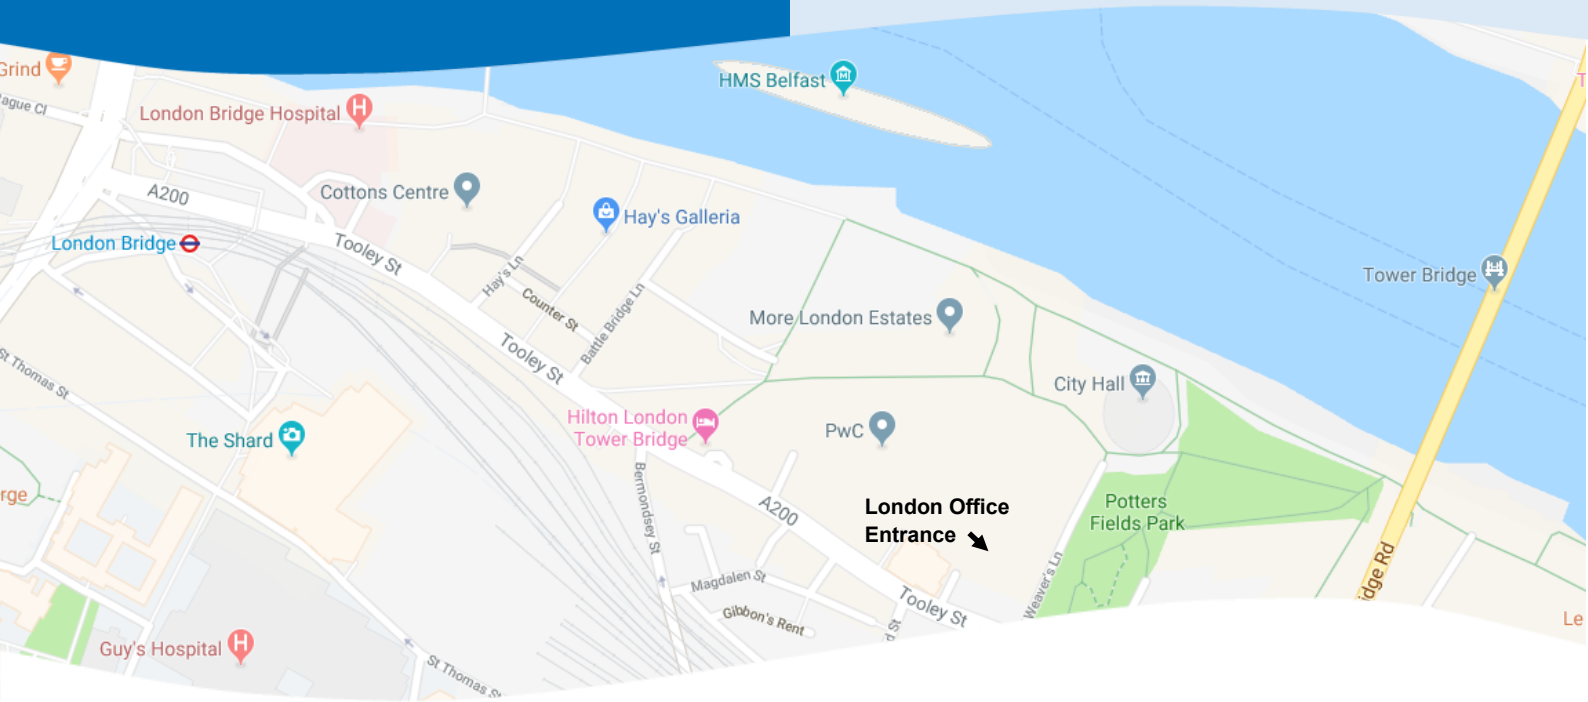

How to find us

London Office

TÜVRheinland[®]
Risktec

Risktec's London office is based at 3 More London in the London Bridge area by City Hall.

When arriving at 3 More London check in at reception and state that you are visiting the Regus offices on the 1st floor. Take the lifts to the 1st floor and then enter the Regus reception and ask for Risktec. You will then be collected from reception.

By Train or Underground

The nearest mainline and underground station is London Bridge. Exit the station using the Tooley street exit and turn right, travelling down the road for 200 yards. Turn left when you enter the More London complex and follow the footpath/stream to the riverside where you will then see 3 More London on your right.